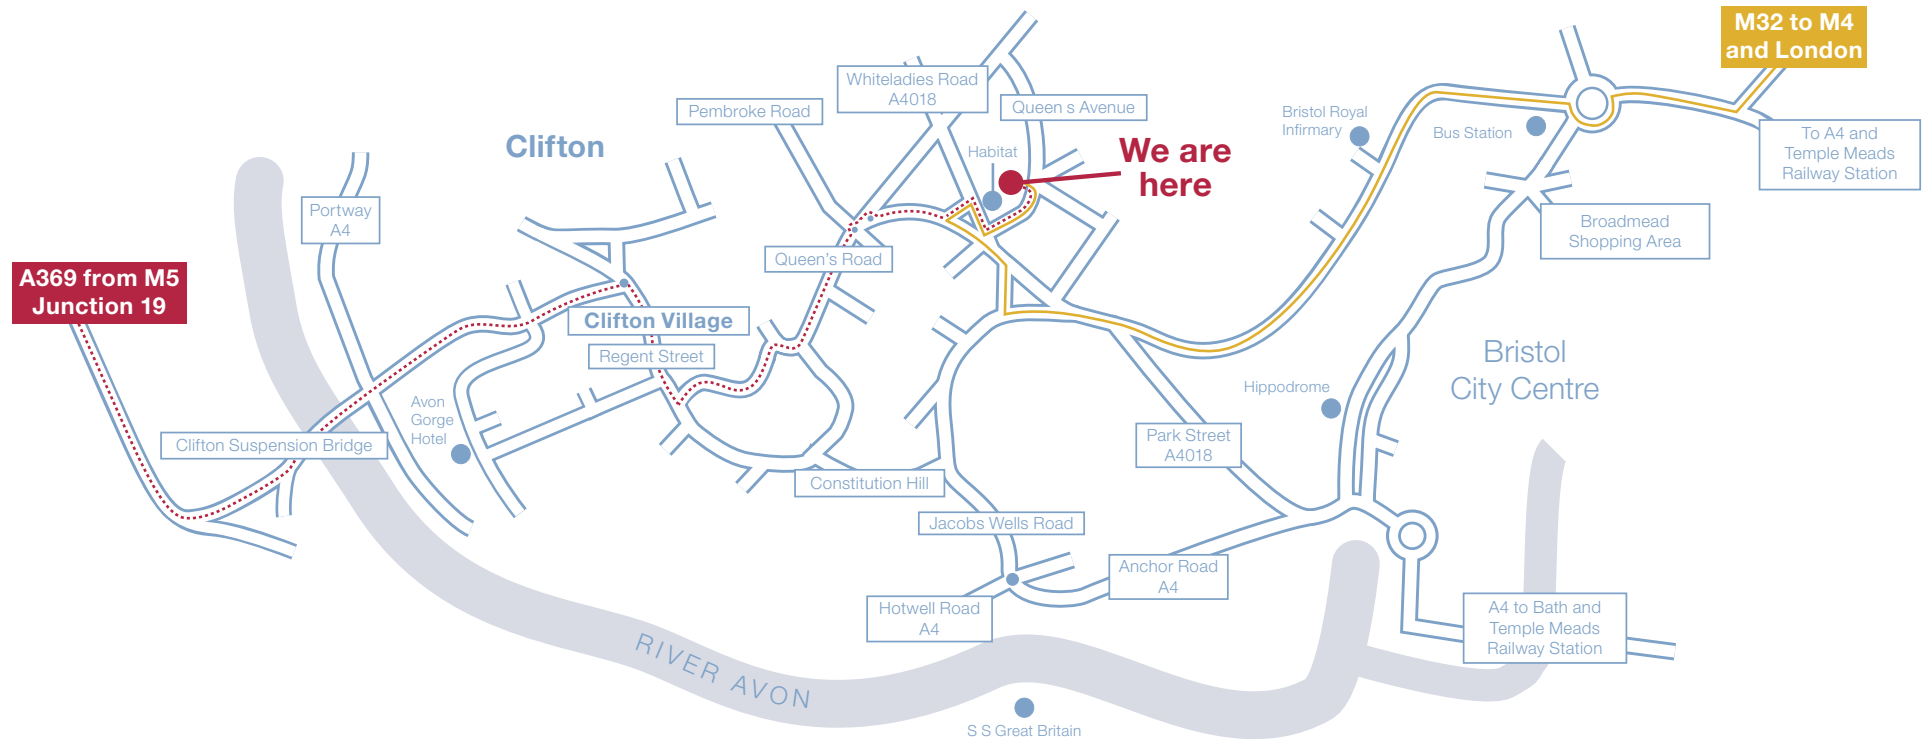

How to find us

robsondowry

Robson Dowry
2 Queen's Avenue
Clifton
Bristol
BS8 1SE
T: 0117 946 6669
F: 0117 946 6979
www.robsondowry.co.uk

Exit M5 at Junction 19

- Take A369 to Clifton and Suspension Bridge.
- Cross toll bridge and continue down to mini roundabout and turn right.
- Drive down Regent Street and turn left into Queen's Road.
- Follow this road until you come across another mini roundabout and go straight across. At second mini roundabout take the second exit.
- Drive down to the large triangle roundabout and take the second left into Queen's Avenue down the side of Habitat.
- We are 100m down on the left at number 2.

Exit M4 at Junction 19

- Take M32 to City. At the end of the M32 turn right at T-junction.
- Leave large roundabout at second exit.
- Continue uphill, keeping to left lane.
- Pass the hospital on the right, through lights onto one-way system.
- After pedestrian crossing bear right at fork, keeping to middle lane and follow round to right.
- Stay in middle lane which will bear left around the triangular roundabout, then bear right to come back on yourself to pass Habitat on your left.
- Turn left into Queen's Avenue. We are 100m down on the left at number 2.